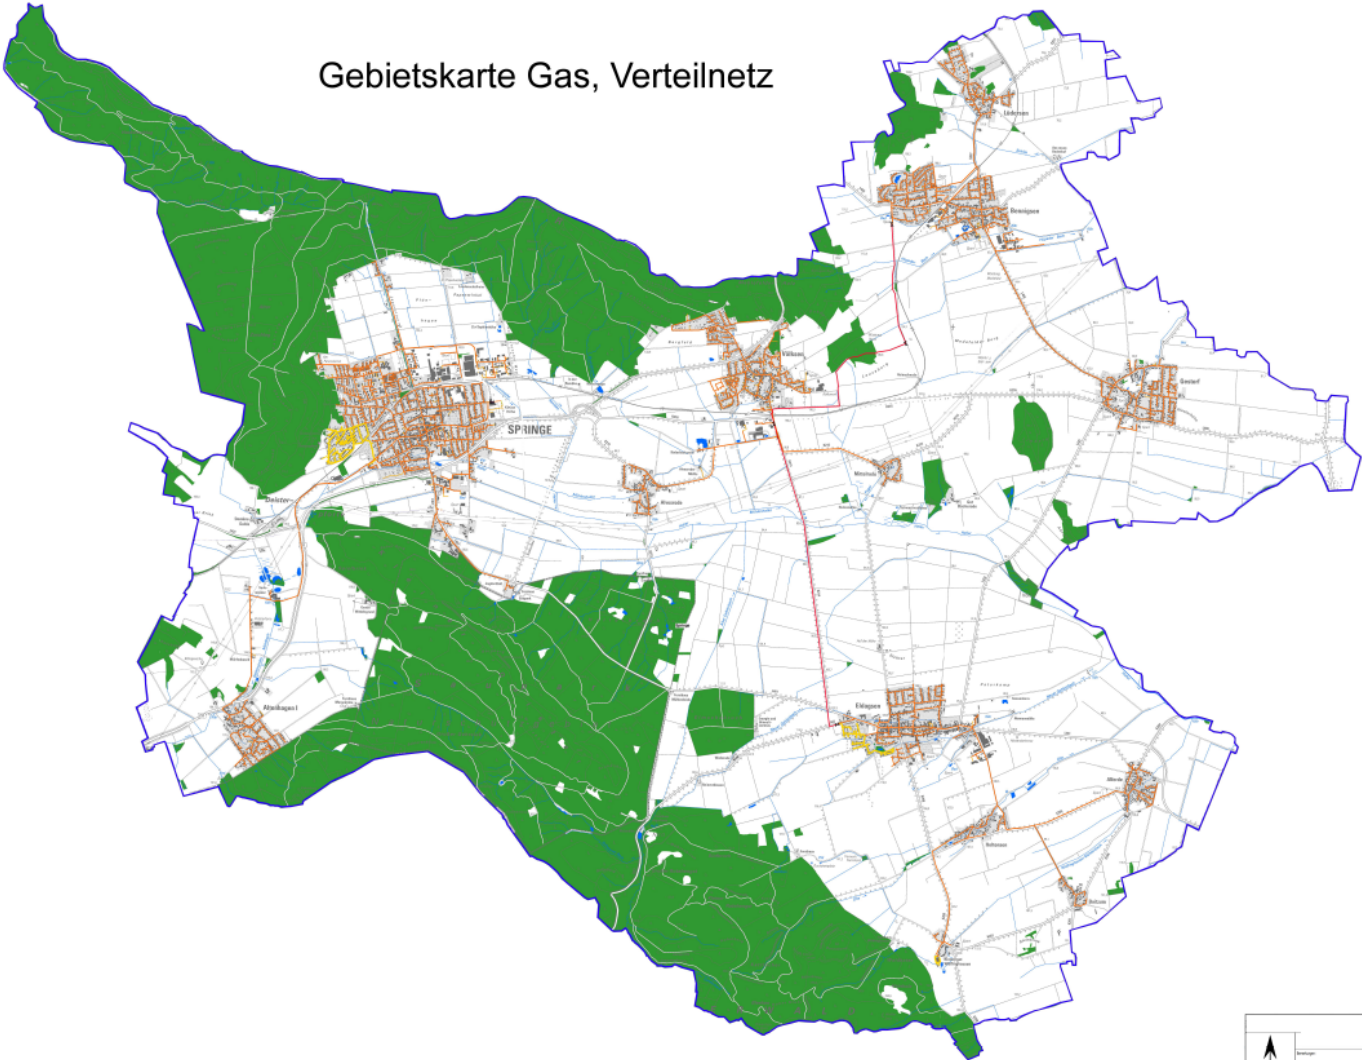

Gebietskarte Gas, Verteilnetz

North arrow pointing up.

Scale	1:5000
Projection	UTM
Zone	32N
Datum	WGS 84
Units	meter

© 2018